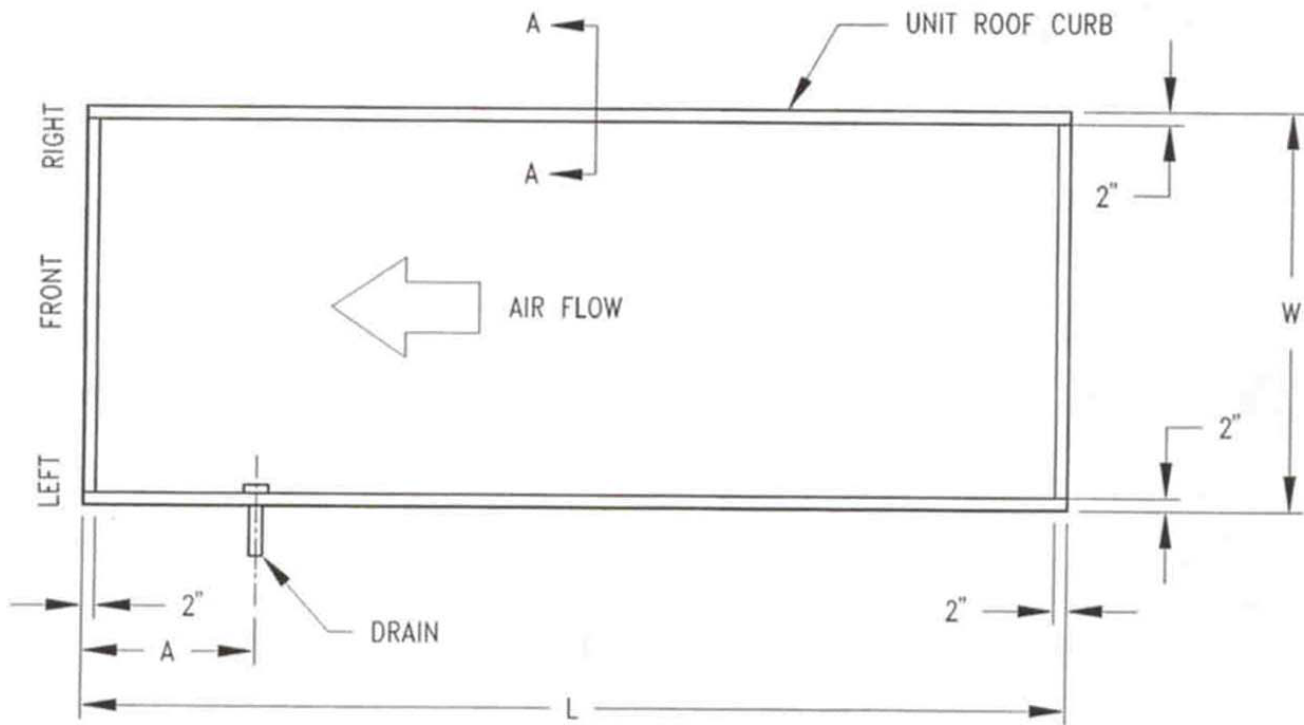

DIMENSIONAL DATA

Roof Curb

ROOF CURB TOP VIEW

SIZES 2 TO 35

SIZES 41 TO 100

SECTION A-A: ROOF CURB CHANNEL