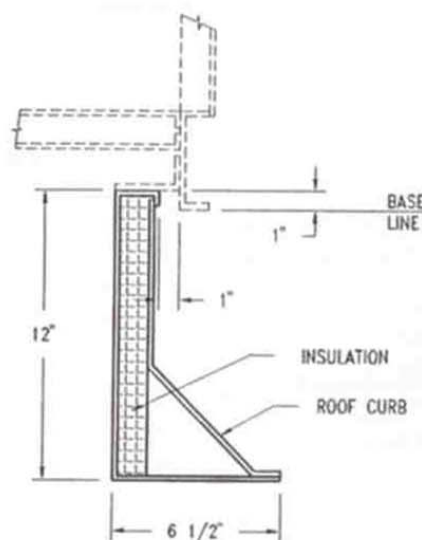

DIMENSIONAL DATA

Roof Curb

ROOF CURB TOP VIEW

SIZES 2 TO 35

SIZES 41 TO 100

SECTION A-A: ROOF CURB CHANNEL