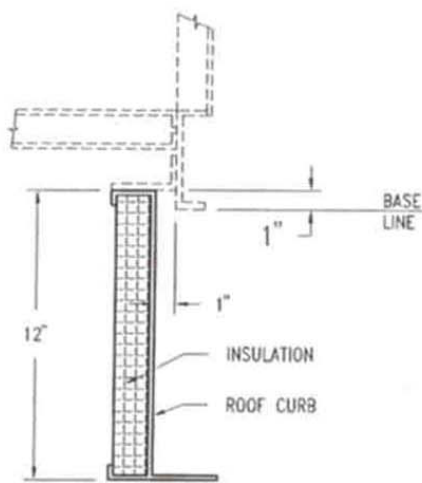

DIMENSIONAL DATA

Roof Curb

ROOF CURB TOP VIEW

SIZES 2 TO 35

SIZES 41 TO 100

SECTION A-A: ROOF CURB CHANNEL