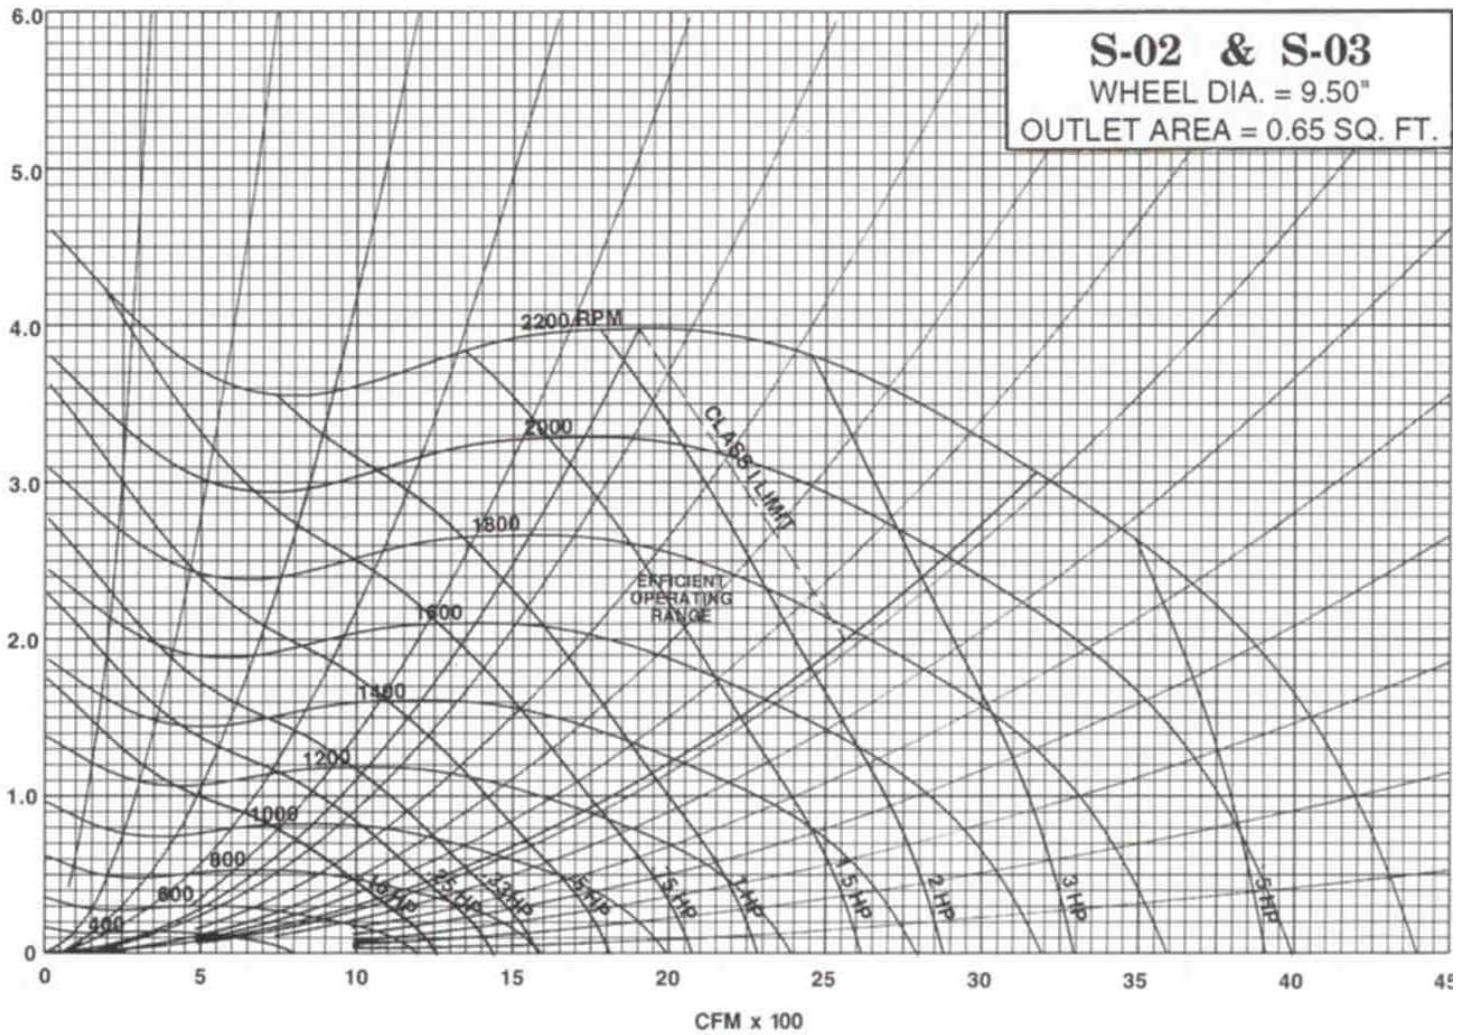

STATIC PRESSURE - INCHES WATER GAUGE

STATIC PRESSURE - INCHES WATER GAUGE

Brake Horse Power does not include drive losses.