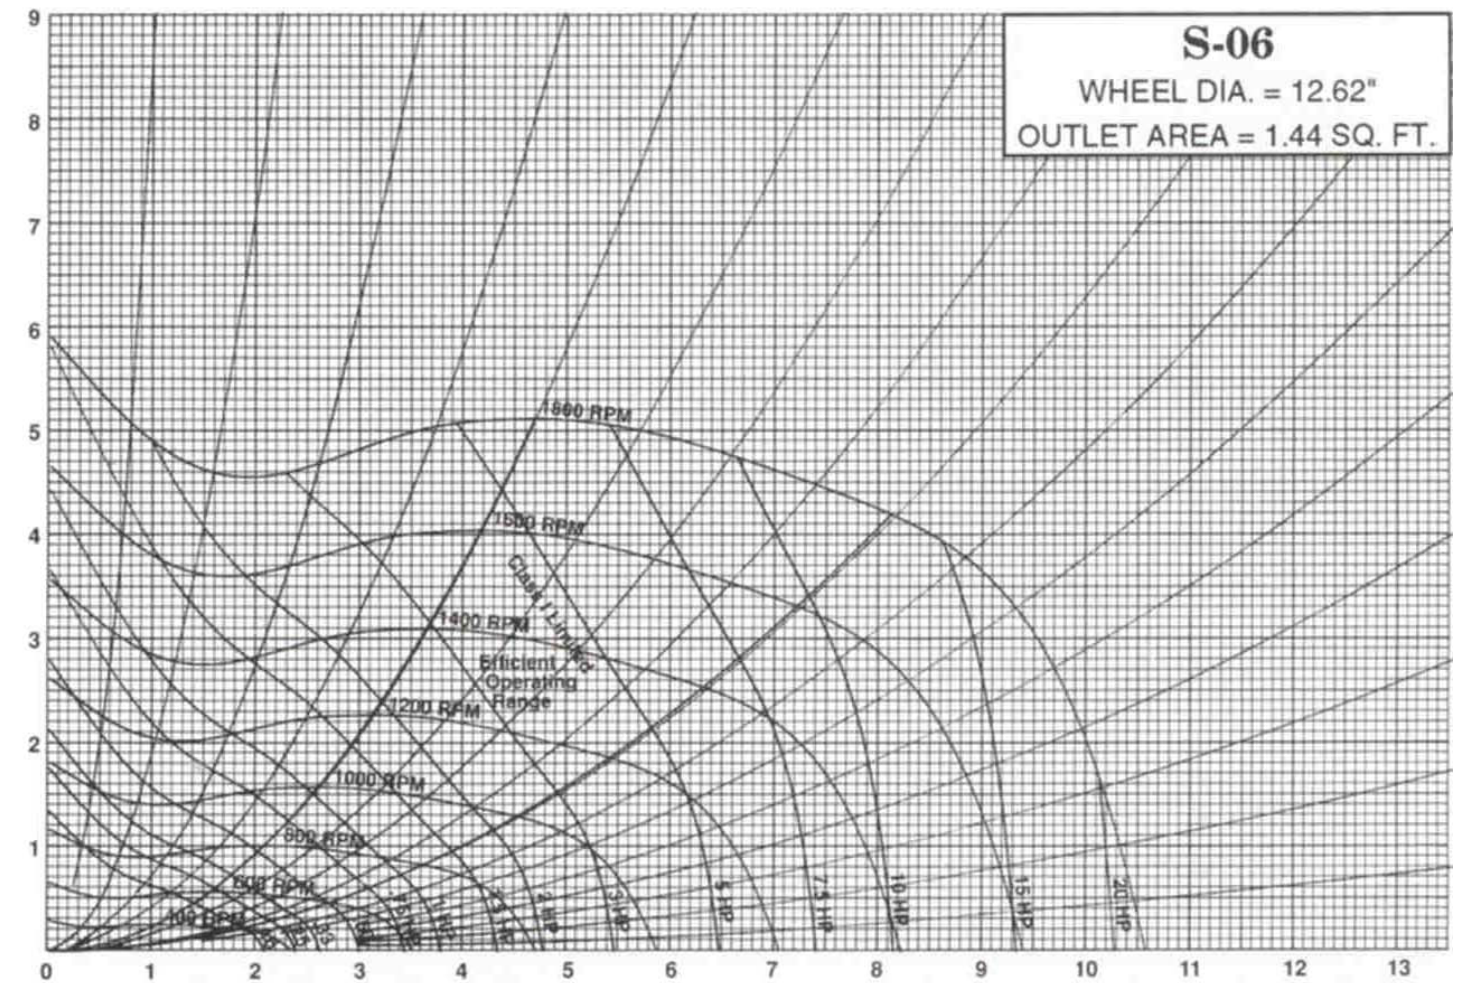

STATIC PRESSURE - INCHES WATER GAUGE

STATIC PRESSURE - INCHES WATER GAUGE

Brake Horse Power does not include drive losses.