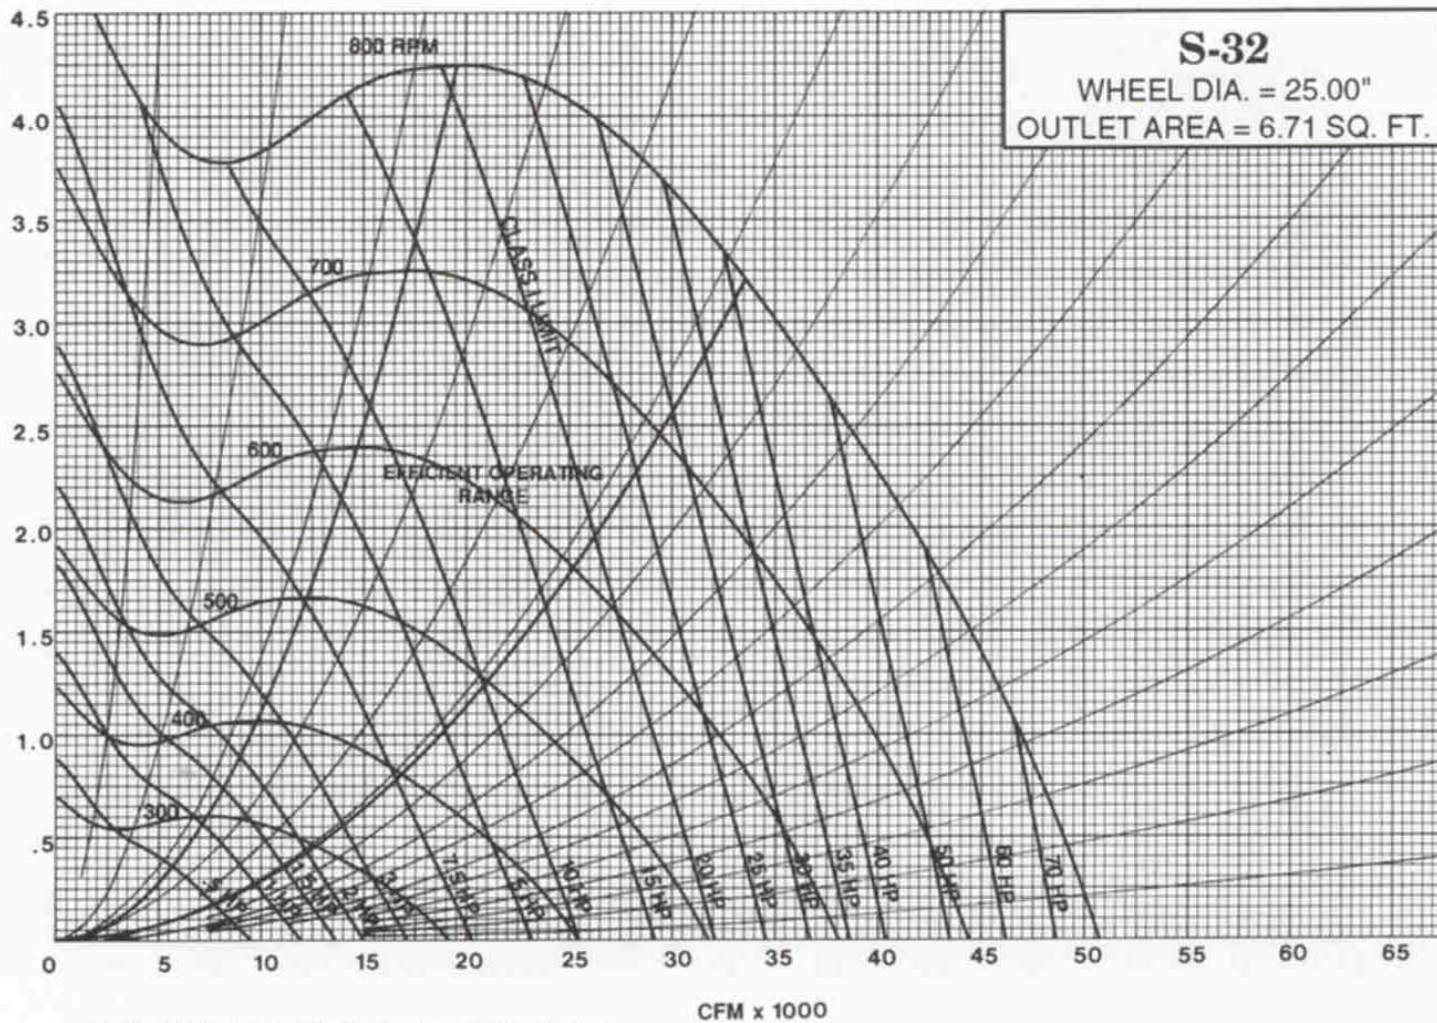

STATIC PRESSURE - INCHES WATER GAUGE

STATIC PRESSURE - INCHES WATER GAUGE

Brake Horse Power does not include drive losses.