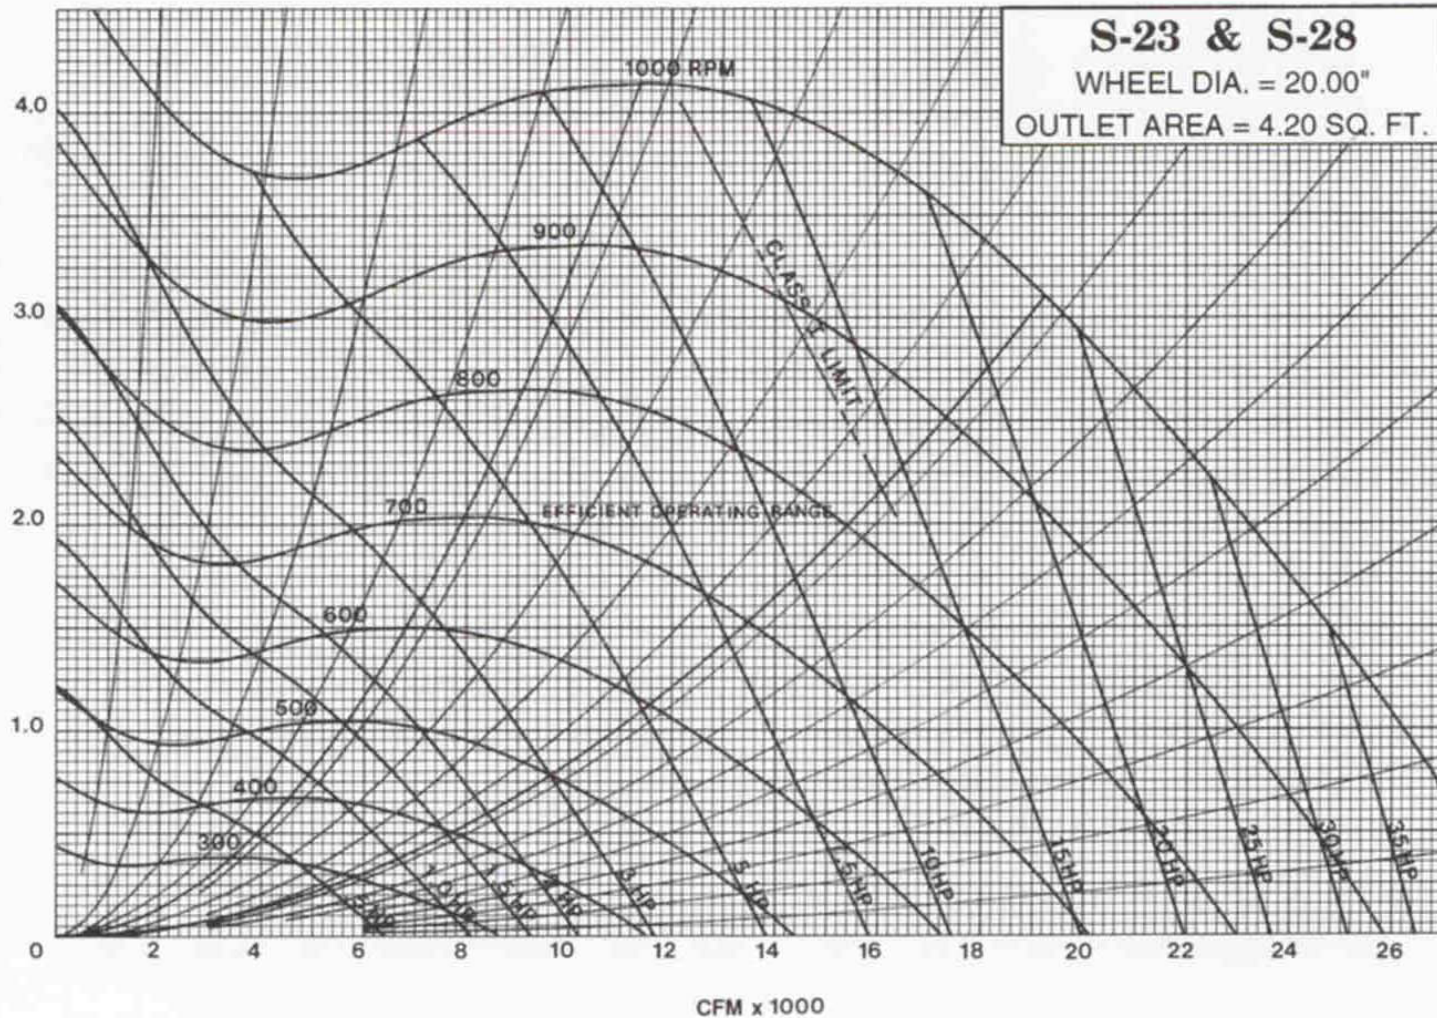

STATIC PRESSURE - INCHES WATER GAUGE

STATIC PRESSURE - INCHES WATER GAUGE

Brake Horse Power does not include drive losses.